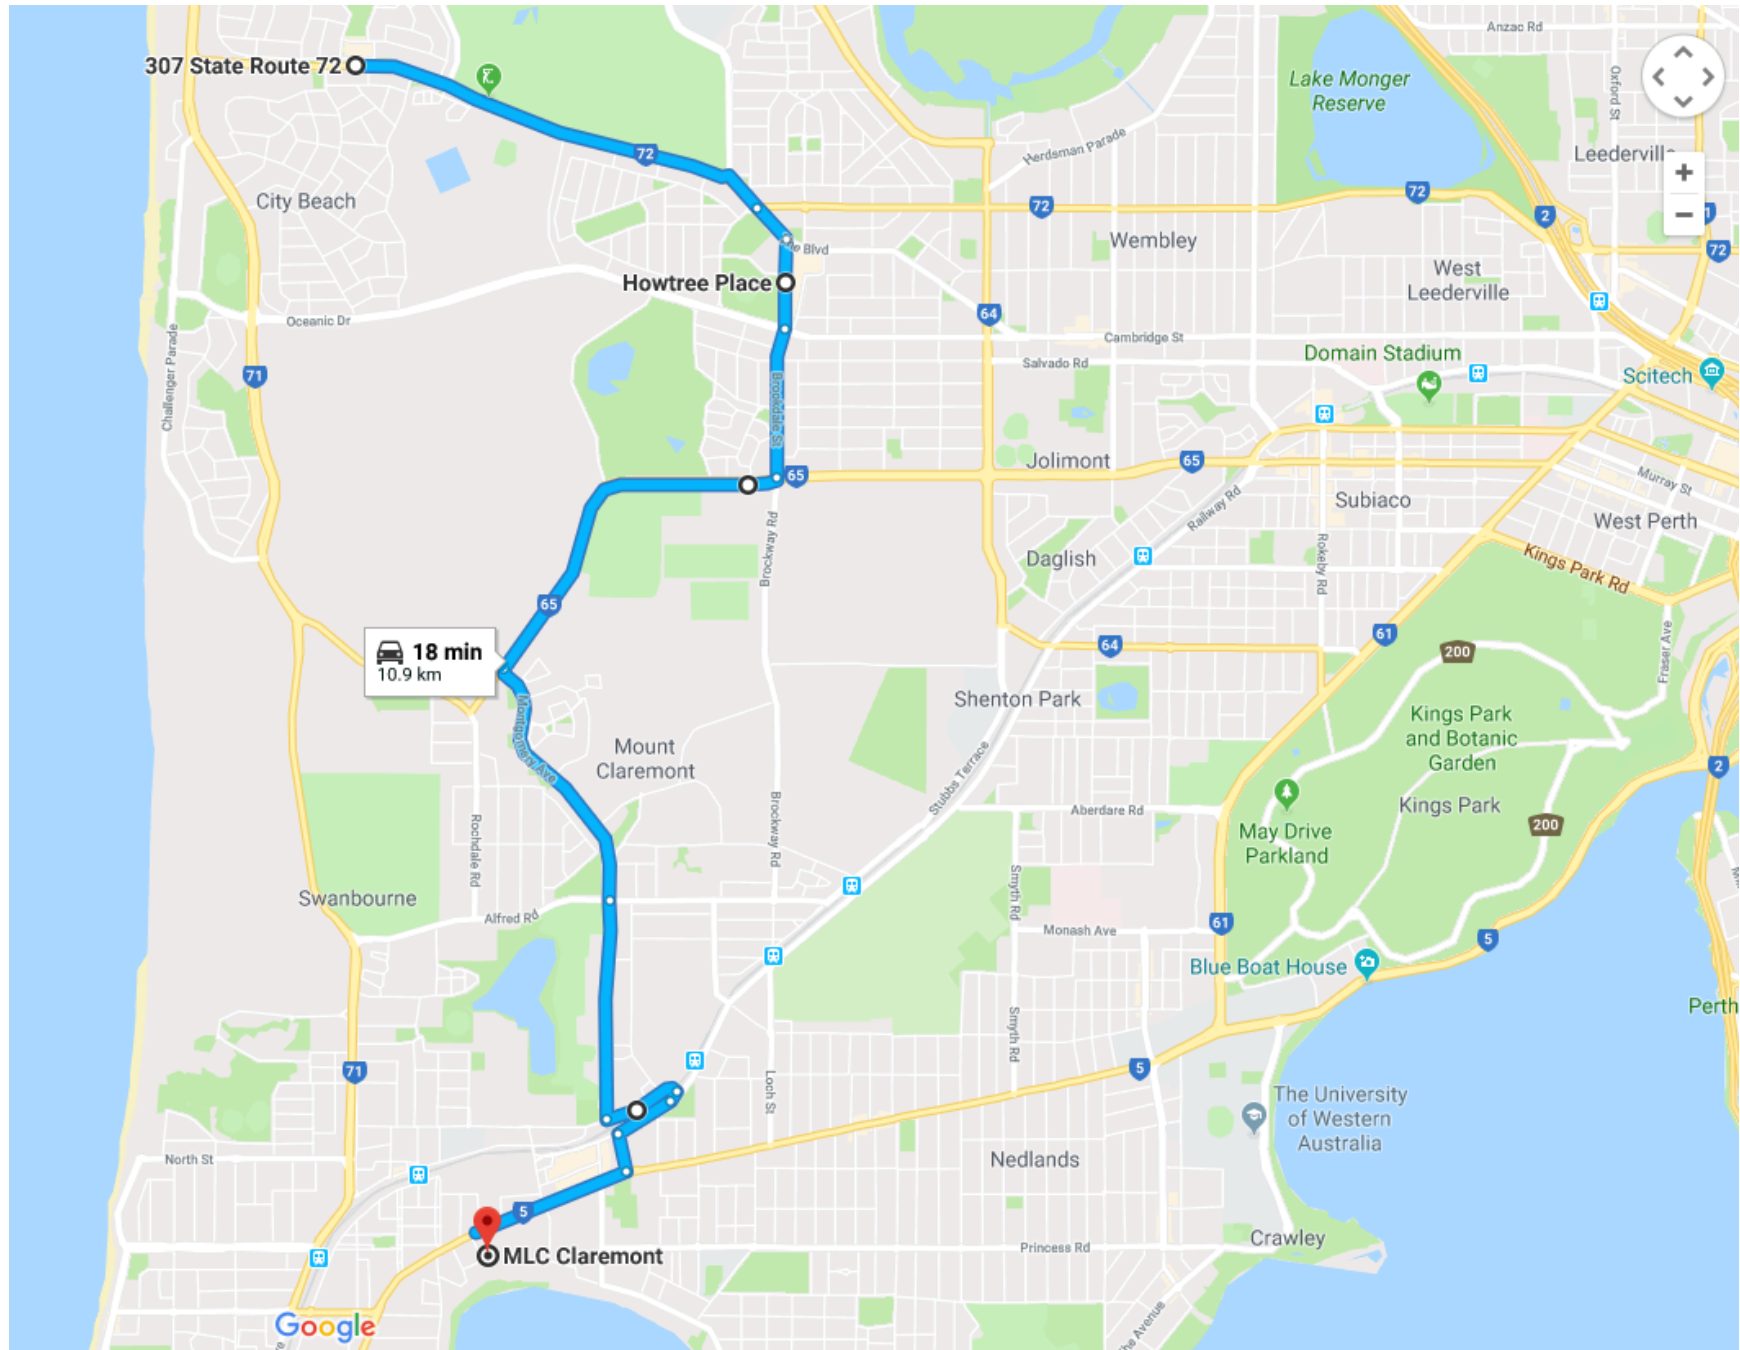

City Beach/Floreat shuttle bus route