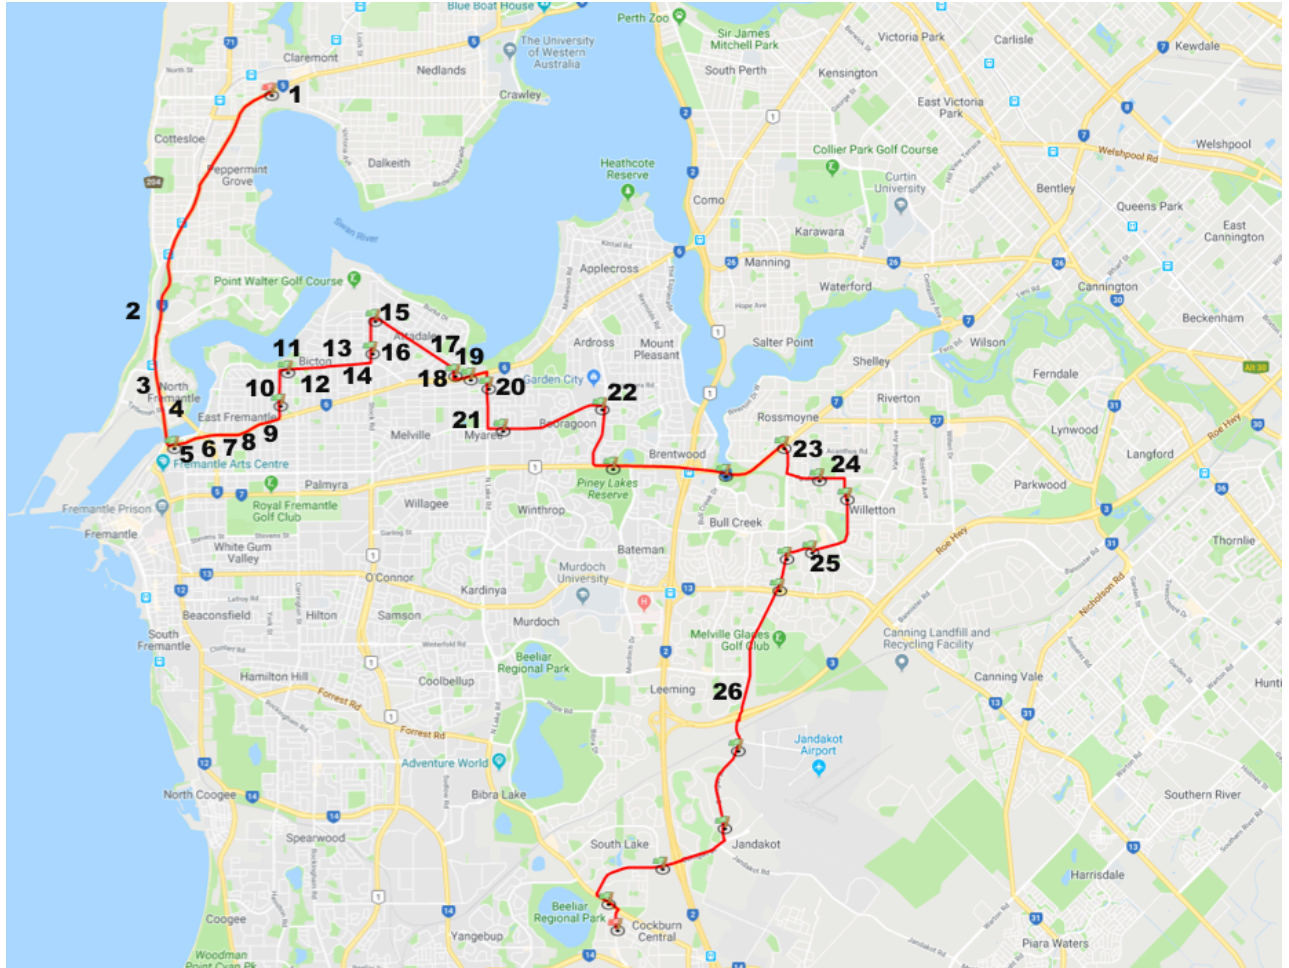

Claremont | North Fremantle | East Fremantle | Bicton | Attadale | Alfred
Cove | Myaree | Booragoon | Rossmoyne | Willetton | Leeming

PM

The following times are effective from July 2018

STOP	TIME	LOCATION
1	3.47pm	Depart MLC along Stirling Highway
2		Bus stop after Vlamingh Parade (at Buckland Hill Estate)
3		Dance Central opposite post office
4		Bus stop after Maritime Union of Australia building
5	4.05pm	Bus stop on Canning Highway at park before East Street
6		Bus stop after Stirling Highway
7		Bus stop after Alexandra Road
8		Bus stop after Windsor Road
9		Bus stop after Stratford Street
10		Petra Street after View Terrace
11	4.12pm	Bus stop Preston Point Road after Durdham Crescent (opposite Rob Campbell Park)
12		Bus stop after Malsbury Street (top of the hill)
13		Bus stop after Bristol Avenue
14		After Fifth Avenue (not at bus stop)
15		Wichmann Road before Moreing Road
16		Bus stop after Davidson Road
17		Bus stop at Attadale Primary School
18		Bus stop after Swan Road