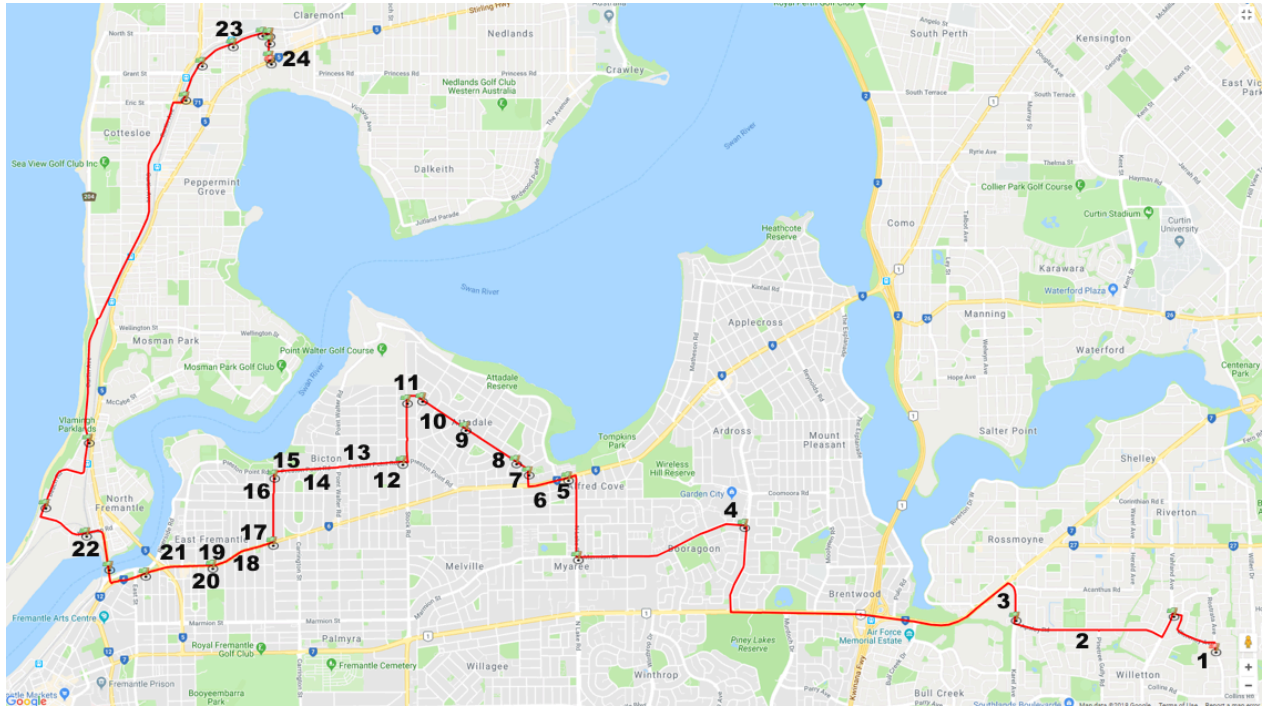

Willetton | Rossmoyne | Booragoon | Myaree | Alfred Cove | Attadale | Bicton | East Fremantle | North Fremantle | Swanbourne | Claremont

AM

The following times are effective from July 2018

STOP	TIME	LOCATION
1	7.05am	Pick up Rostrata Avenue (after Rostrata Primary School at chemist)
2	7.09am	Bus stop after Pinetree Gully at Willetton Primary School
3	7.12am	Bus stop at Rossmoyne Senior High School
4	7.23am	Booragoon Bus Station Platform B Stand 4
5	7.27am	Bus stop (opposite shops)
6		First bus stop Canning Highway

STOP	TIME	LOCATION
1	3.47pm	Depart MLC along Stirling Highway
2		Bus stop after Vlamingh Parade (at Buckland Hill Estate)
3		Dance Central opposite post office
4		Bus stop after Maritime Union of Australia building
5	4.05pm	Bus stop on Canning Highway at park before East Street
6		Bus stop after Stirling Highway
7		Bus stop after Alexandra Road
8		Bus stop after Windsor Road
9		Bus stop after Stratford Street
10		Petra Street after View Terrace
11	4.12pm	Bus stop Preston Point Road after Durdham Crescent (opposite Rob Campbell Park)
12		Bus stop after Malsbury Street (top of the hill)
13		Bus stop after Bristol Avenue
14		After Fifth Avenue (not at bus stop)
15		Wichmann Road before Moreing Road
16		Bus stop after Davidson Road
17		Bus stop at Attadale Primary School
18		Bus stop after Swan Road