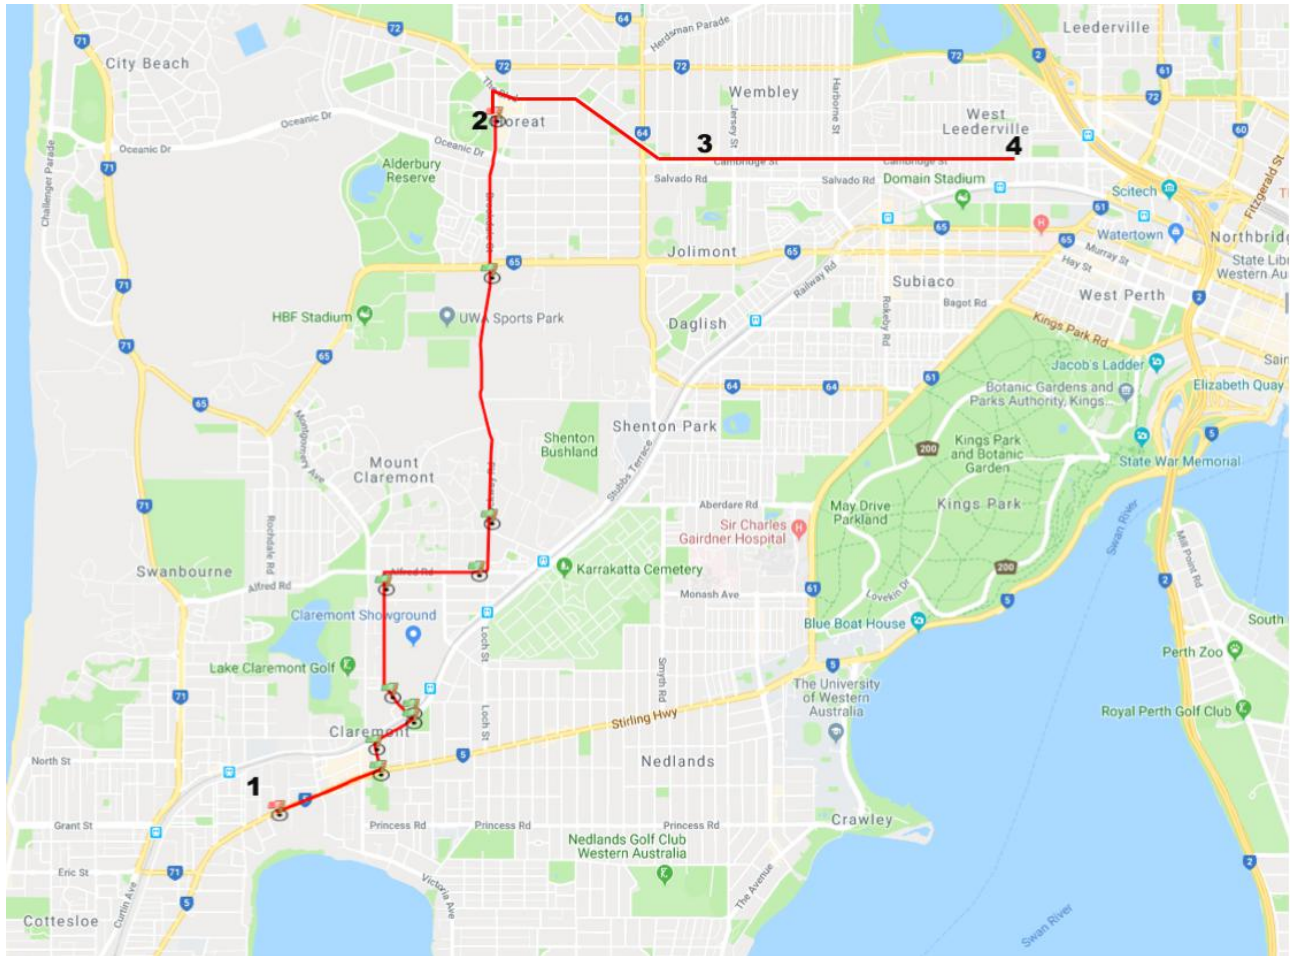

## West Leederville | Wembley | Floreat | Claremont

AM

**The following times are effective from Term 1 2020**

STOP	TIME	LOCATION
1	7.37am	125 Cambridge Street, West Leederville (Transperth bus stop #12728)
2	7.40am	Cambridge Street before Marlow Street (Transperth bus stop #12737)
3	7.45am	The Boulevard outside Floreat Forum (Transperth bus stop #17424)
4	8.00am	MLC (Stirling Hwy)

**Please note:** Times may vary due to traffic conditions on the day

# Claremont | Floreat | Wembley | West Leederville

PM

**The following times are effective from Term 1 2020**

STOP	TIME	LOCATION
1	3.45pm	MLC (Stirling Highway) east bound direction bus stop
2	4.00pm	Howtree Place outside Floreat Forum near Floreat Park Primary School
3	4.05pm	Cambridge Street after Marlow Street (Transperth bus stop #12768)
4	4.08pm	Cambridge Street before Kimberley Street, West Leederville

**Please note:** Times may vary due to traffic conditions on the day

**The following is supplementary to the above service. i.e. students have the option of an additional afternoon bus service**

<b>STOP</b>	<b>MON TUES WED THURS</b>	<b>LOCATION</b>
1	3.20pm	MLC (Stirling Highway) east bound direction bus stop
2		Howtree Place outside Floreat Forum near Floreat Park Primary School
3		Cambridge Street after Marlow Street (Transperth bus stop #12768)
4		Cambridge Street before Kimberley Street, West Leederville