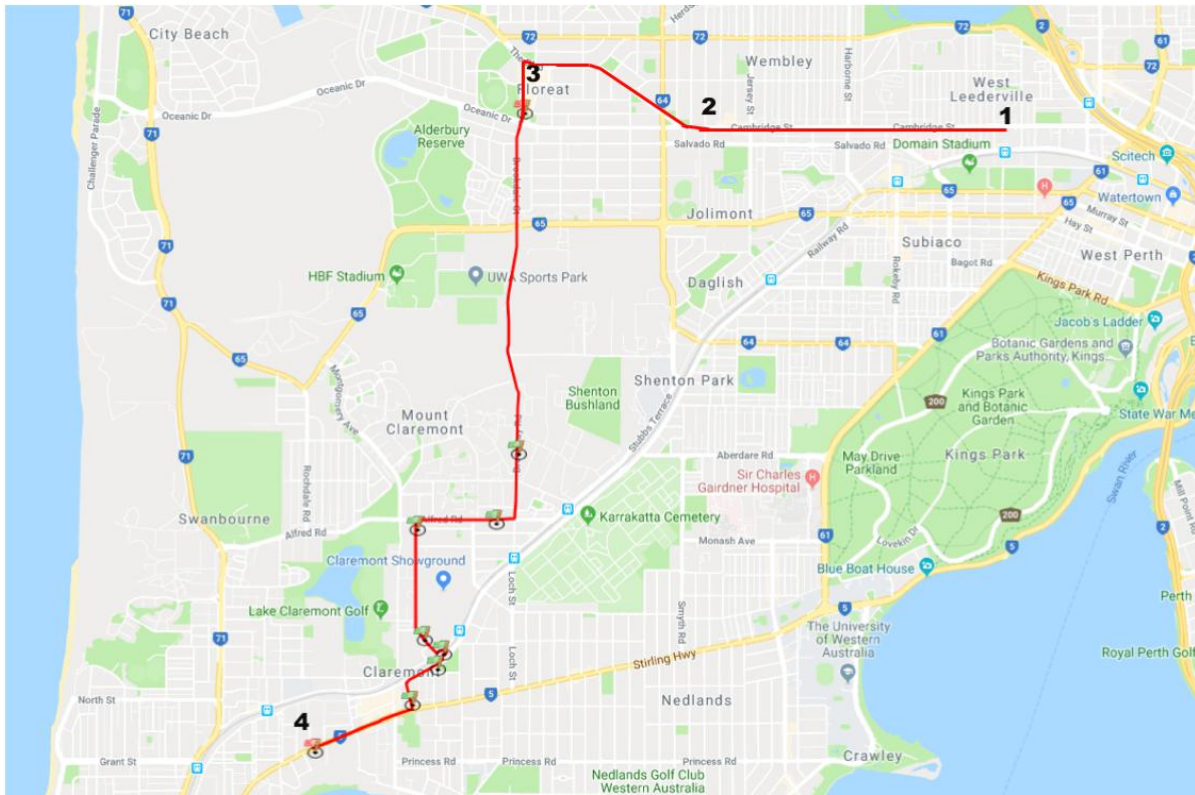

## West Leederville | Wembley | Floreat | Claremont

AM

**The following times are effective from Term 1 2020**

STOP	TIME	LOCATION
1	7.37am	125 Cambridge Street, West Leederville (Transperth bus stop #12728)
2	7.40am	Cambridge Street before Marlow Street (Transperth bus stop #12737)
3	7.45am	The Boulevard outside Floreat Forum (Transperth bus stop #17424)
4	8.00am	MLC (Stirling Hwy)

**Please note:** Times may vary due to traffic conditions on the day

# Claremont | Floreat | Wembley | West Leederville

PM

**The following times are effective from Term 1 2020**

STOP	TIME	LOCATION
1	3.45pm	MLC (Stirling Highway) east bound direction bus stop
2	4.00pm	Howtree Place outside Floreat Forum near Floreat Park Primary School
3	4.05pm	Cambridge Street after Marlow Street (Transperth bus stop #12768)
4	4.08pm	Cambridge Street before Kimberley Street, West Leederville

**Please note:** Times may vary due to traffic conditions on the day

**The following is supplementary to the above service. i.e. students have the option of an additional afternoon bus service**

<b>STOP</b>	<b>MON TUES WED THURS</b>	<b>LOCATION</b>
1	3.20pm	MLC (Stirling Highway) east bound direction bus stop
2		Howtree Place outside Floreat Forum near Floreat Park Primary School
3		Cambridge Street after Marlow Street (Transperth bus stop #12768)
4		Cambridge Street before Kimberley Street, West Leederville