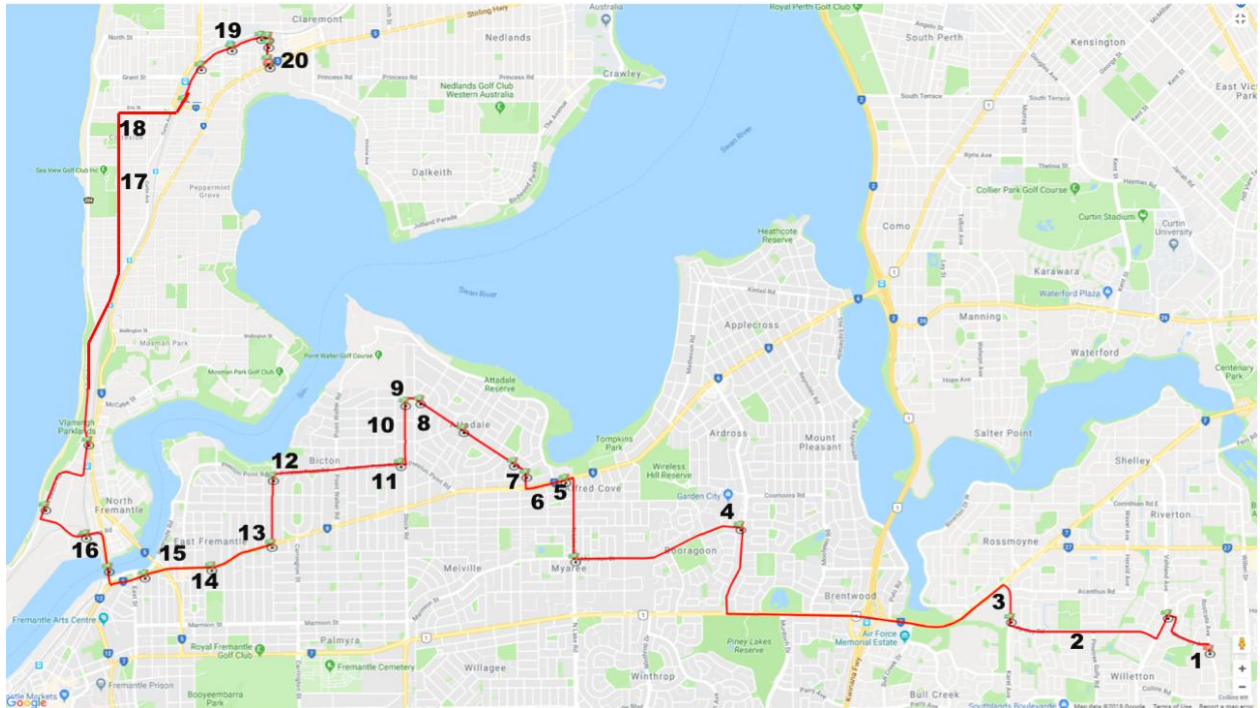

**Willetton | Rossmoyne | Booragoon | Myaree | Alfred Cove | Attadale |
Bicton | East Fremantle | North Fremantle | Cottesloe | Swanbourne |
Claremont**

AM

The following times are effective from Term 1 2020

STOP	TIME	LOCATION
1	7.04am	Pick up Rostrata Avenue (after Rostrata Primary School at chemist)
2	7.09am	Apsley Road (bus stop after Pinetree Gully at Willetton Primary School)
3	7.12am	Karel Avenue (bus stop at Rossmoyne Senior High School)
4	7.23am	Booragoon Bus Station Platform B Stand 4
5	7.28am	North Lake Road (bus stop #11019 opposite shops)
6		Canning Highway (first bus stop #10258)