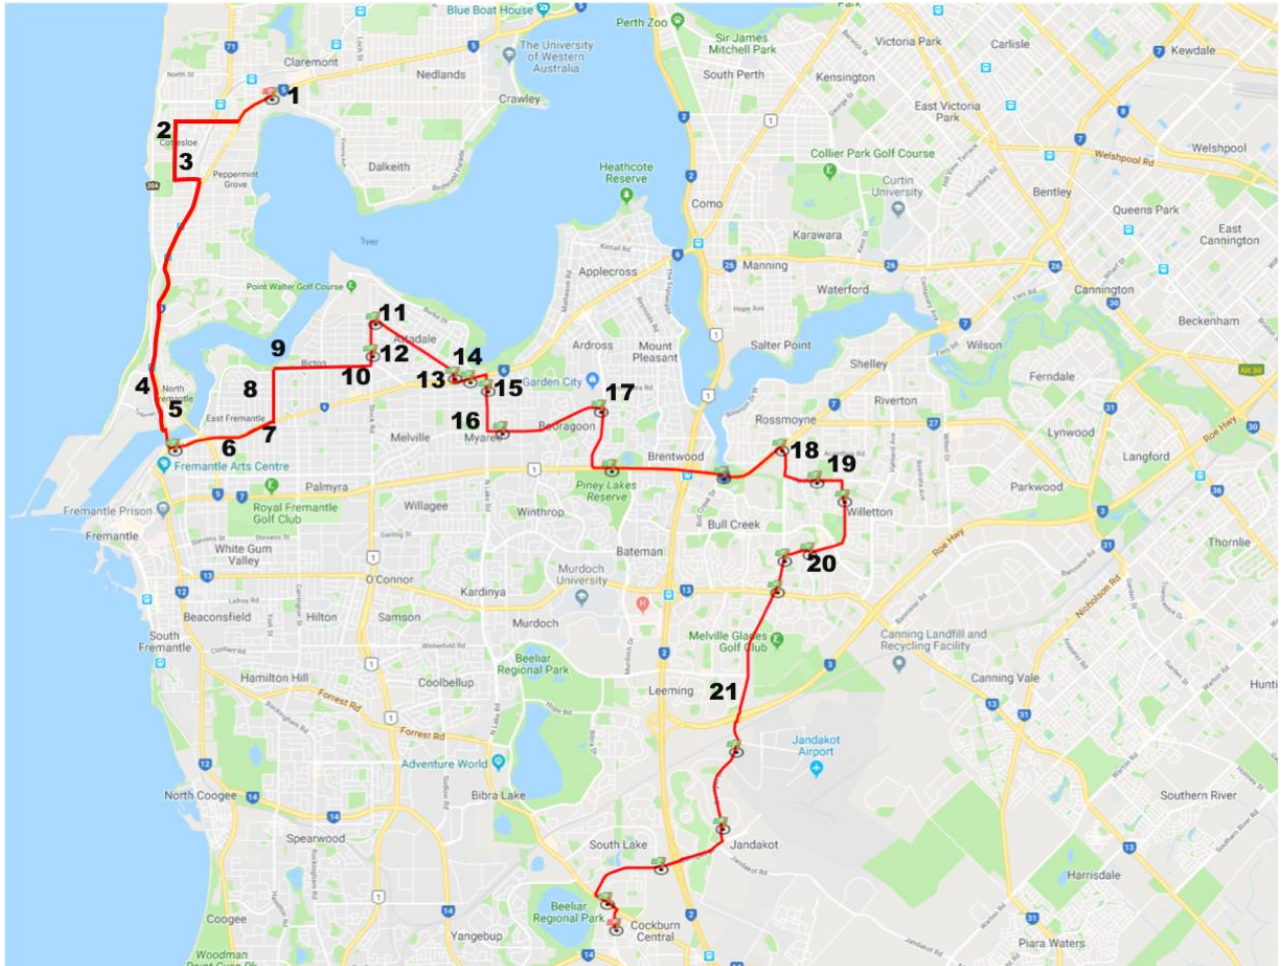

STOP	TIME	LOCATION
1	7.04am	Pick up Rostrata Avenue (after Rostrata Primary School at chemist)
2	7.09am	Apsley Road (bus stop after Pinetree Gully at Willetton Primary School)
3	7.12am	Karel Avenue (bus stop at Rossmoyne Senior High School)
4	7.23am	Booragoon Bus Station Platform B Stand 4
5	7.28am	North Lake Road (bus stop #11019 opposite shops)
6		Canning Highway (first bus stop #10258)

7		Hislop Road (bus stop #11076)
8	7.35am	Wichmann Road (bus stop after Lawlor Road)
9		Wichmann Road (bus stop after Davidson Road)
10		Wichmann Road (after Roberts Road before Moreing Road)
11	7.38am	Preston Point Road (before Fifth Street)
12	7.42am	Bus stop after Westbury Crescent opposite Campbell Park
13	7.45am	Canning Highway (bus stop after Oakover Street at Lee Park)
14	7.49am	Canning Highway (bus stop after Hamilton Street)
15	7.51am	Canning Highway (bus stop after Preston Point Road lights)
16		Queen Victoria Street (bus stop before Swan Hotel)
17	8.06am	Broome Street (bus exchange after Jarrad Street)
18	8.07am	Broome Street (after Napier Street near Cottesloe Tennis Club)
19		Railway Street after Swanbourne Train Station (at garden nursery)
20	8.15am	Stirling Highway opposite MLC (near overpass)

PM

The following times are effective from Term 1 2020

STOP	TIME	LOCATION
1	3.47pm	Depart MLC along Stirling Highway
2	3.54pm	Broome Street (after Marchant Walk opposite Cottesloe Tennis Club)
3	3.55pm	Broome Street (bus exchange before Jarrad Street)
4		Dance Central opposite post office