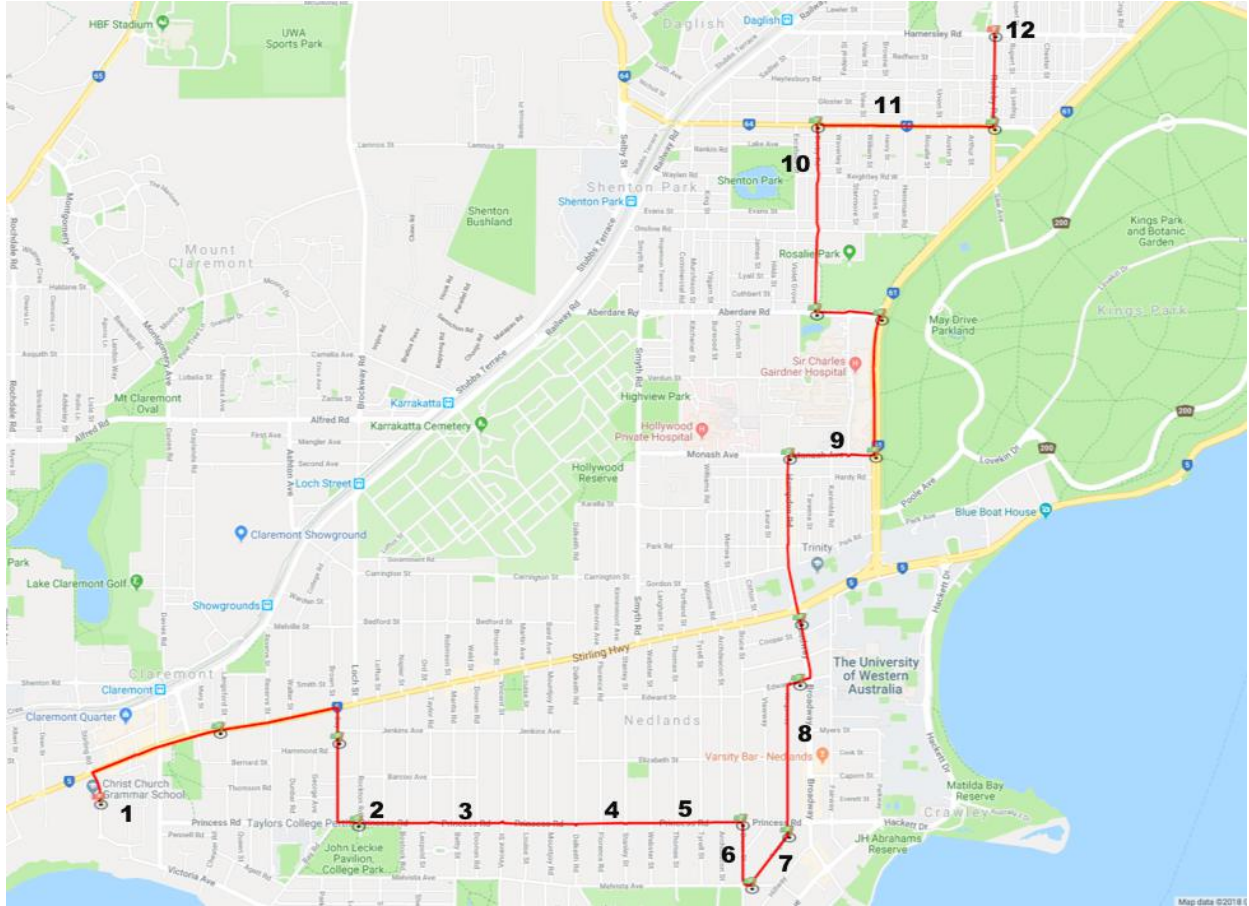

Claremont | Nedlands | Shenton Park | Subiaco

PM

The following times are effective from Term 1 2020

STOP	TIME	LOCATION
1	3.50pm	Christ Church Grammar School - Queenslea Drive
2	3.55pm	Princess Road (before Waroonga Road - 17622)
3		Princess Road (after Marita Street)
4		Princess Road (after Florence Street)
5	3.57pm	Corner Princess Road and Thomas Street
6	4.00pm	Bruce Street (before Melvista Avenue - 17603)
7		Kingsway (before Princess Road)
8	4.05pm	Kingsway (between Elizabeth and Edward Street)
9	4.10pm	Monash Avenue (after Kanimbla Road - 17389)
10	4.15pm	Derby Road (after Keightley Road 17544)
11		Nicholson Road (after View Street 17412)
12	4.20pm	Rokeby Road (after Hamersley Road 10103)

Please note: Times may vary due to traffic conditions on the day