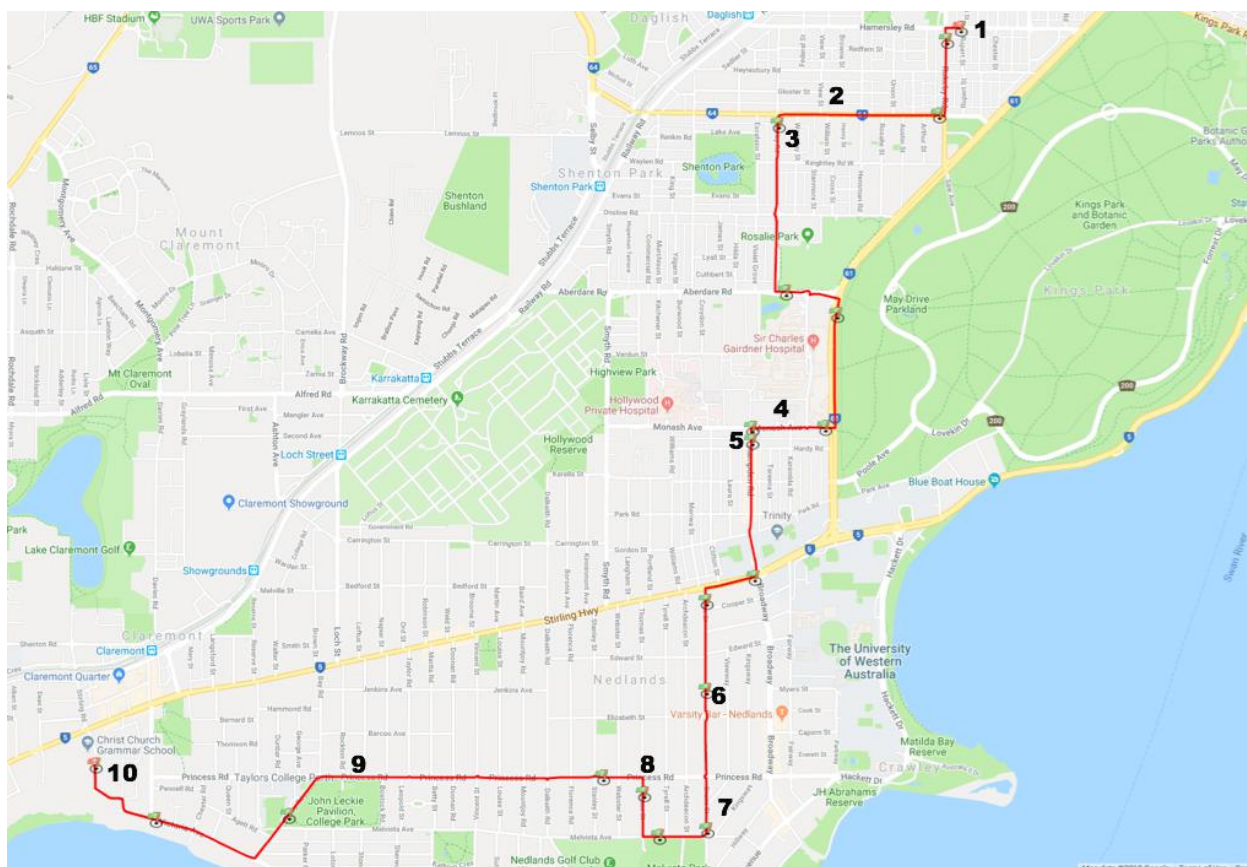

# Subiaco | Shenton Park | Nedlands | Claremont

AM

**The following times are effective from Term 1 2020**

STOP	TIME	LOCATION
1	7.35am	Pick up at Hamersley Road (after Rupert Street – 17516)
2	7.38am	Nicholson Road (after Henry Street - 17409)
3	7.41am	Derby Road (before Keightly Road - 17539)
4	7.46am	Monash Avenue (after Kanimbla Road - 17385)
5	7.47am	Hampden Road (before Hardy Road - 17390)

6	7.52am	Bruce Street (before Elizabeth Street - 17597)
7	7.55am	Bruce Street (before Melvista Avenue - 17599)
8	7.57am	Corner Princess Road and Thomas Street
9	7.59am	Princess Road (after Bostock Road next to park - 17614)
10	8.05am	Christ Church Grammar School - Queenslea Drive

**Please note:** Times may vary due to traffic conditions on the day

**The following is supplementary to the above service. i.e. students have the option of an additional afternoon bus service**

<b>STOP</b>	<b>MON TUES WED THURS</b>	<b>LOCATION</b>
1	3.20pm	Christ Church Grammar School – Queenslea Drive
2		Princess Road (before Waroonga Road - 17622)
3		Princess Road (after Marita Street)
4		Princess Road (after Florence Street)
5		Corner Princess Road and Thomas Street
6		Bruce Street (before Melvista Avenue - 17603)
7		Kingsway (before Princess Road)
8		Kingsway (between Elizabeth and Edward Street)
9		Monash Avenue (after Kanimbla Road - 17389)
10		Derby Road (after Keightley Road 17544)
11		Nicholson Road (after View Street 17412)
12		Rokeby Road (after Hamersley Road 10103)