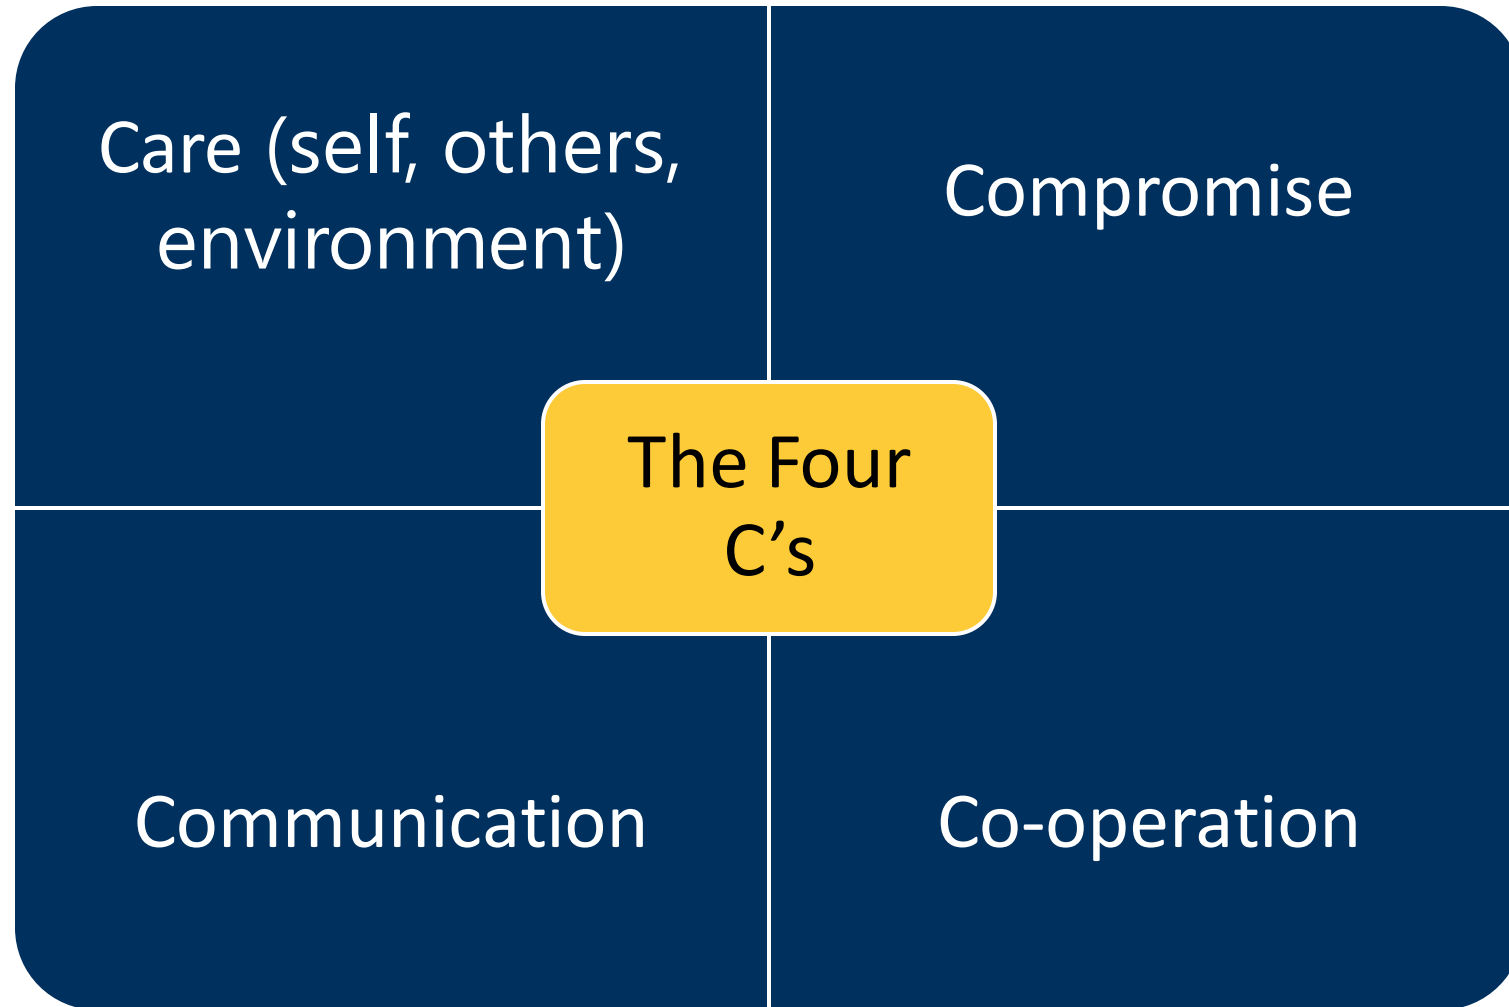

Christ Church Grammar School

Year 9 Camp 2022

K O O R I N G A L

OUTDOOR EDUCATION

Dwellingup

Lane Poole Reserve

Murray River

Outdoor Education at Christ Church

9 day camp program

Activities

Ropes Course

Rogaine

Five day expedition Three days of bushwalking

Bushwalking

Five-day expedition Two days of canoe touring

White water canoeing