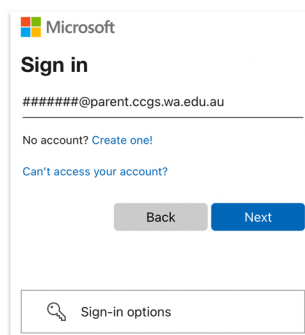

For Christ Church staff

Username: tmatthews
Password: Your current network password

If you are unable to locate your login details or are having trouble accessing the App, please contact the School's ICT Helpdesk on 9442 1787 or email helpdesk@ccgswa.edu.au.