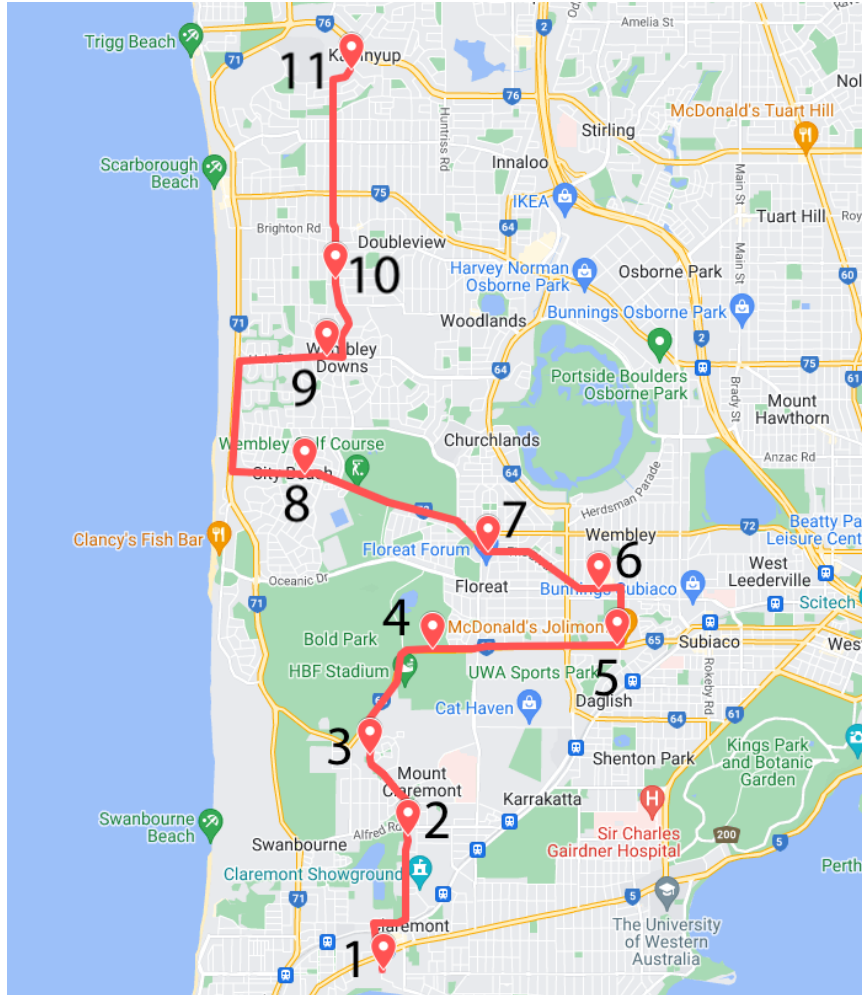

**Karrinyup | Woodlands | Wembley Downs | City Beach | Wembley
| Jolimont | Mount Claremont | Claremont**

AM

STOP	TIME	LOCATION
1	7.15am	Jeanes Road after Prisk Street – 19035
2	7.20am	Weaponess Road after Doric Street
3	7.26am	Hale Road after Weaponess Road – 19323

4	7.34am	The Boulevard before Kateena Road – 17433
5	7.44am	Cambridge Street after Marlow Street – 12768
6	7.48am	Hay Street after Jersey Street – 16928
7	7.53am	The Boulevard – Floreat Forum - 17424
8	7.56am	Underwood Avenue opposite Bendat Basketball/WA Rugby – 19446
9	7.58am	Montgomery Avenue before Regents Boulevard – 19465
10	8.00am	Davies Road before Links Court – 19515
11	8.15am	MLC on Stirling Highway – 10405

**Claremont | Mount Claremont | Jolimont | Wembley | City Beach |
Wembley Downs | Woodlands | Karrinyup**

PM

STOP	TIME	LOCATION
1	3.30pm*	Christ Church Grammar School – Queenslea Drive
2		Davies Road before Alfred Street – 19521
3		Montgomery Avenue after Regent Boulevard – 19470
4		Underwood Avenue after Perry Lakes Drive – 19448
5		Hay Street before Jersey Street – 16933
6		Cambridge Street before Marlow Street – 12737
7		Floreat Forum – The Boulevard – 17424

8		The Boulevard after Kateena Road – 17432
9		Hale Road after Bournemouth Crescent – 19309
10		Weaponess Road opposite Chicken Treat
11		Jeanes Road before Karrinyup Road

***Note: On days where there is an overflow of students on the Floreat bus, the Karrinyup bus will be used to cater to this overflow and will depart at 3.40pm (instead of 3.30pm)**