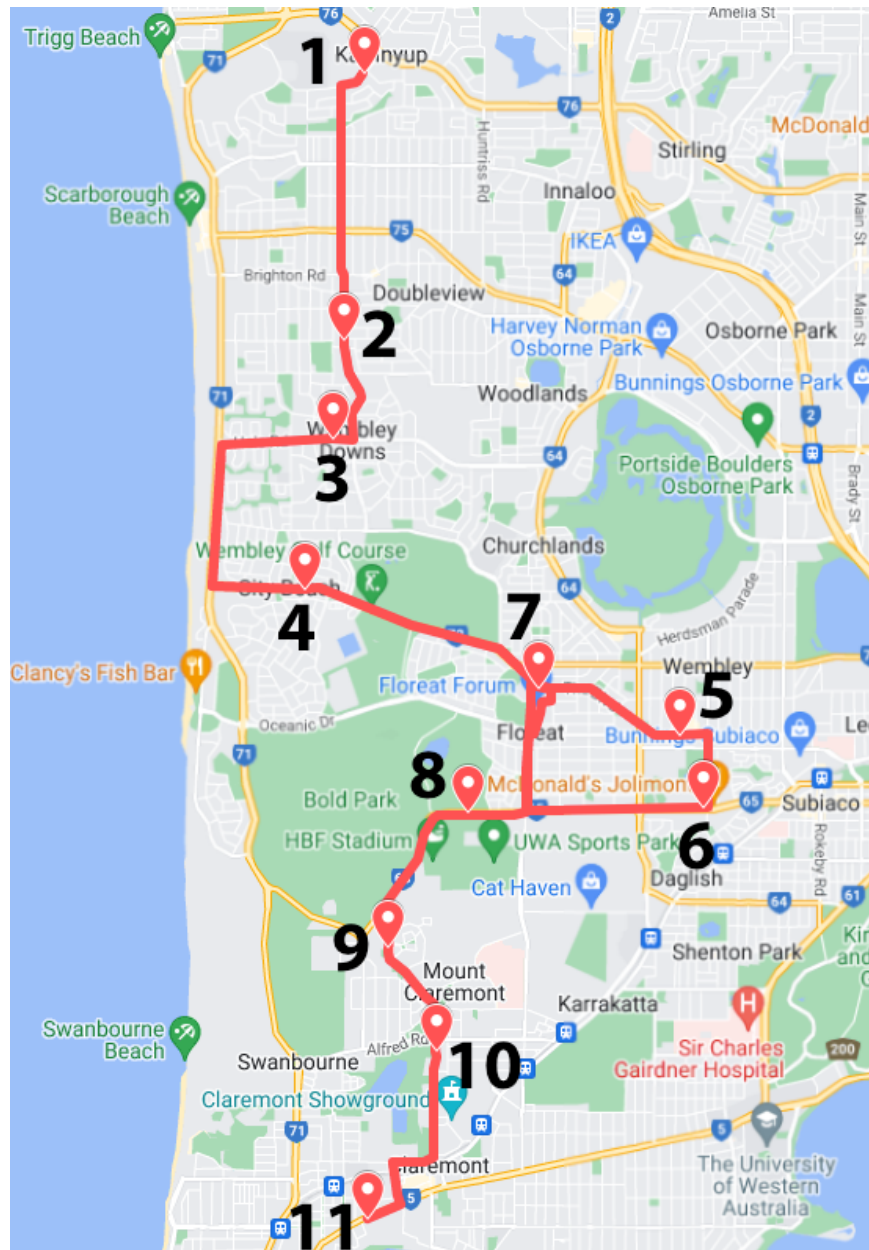

**Karrinyup | Woodlands | Wembley Downs | City Beach | Wembley
| Jolimont | Mount Claremont | Claremont**

AM

STOP	TIME	LOCATION
1	7.15am	Jeanes Road after Prisk Street – 19035
2	7.20am	Weaponess Road after Doric Street
3	7.26am	Hale Road after Weaponess Road – 19323

4	7.34am	The Boulevard before Kateena Road – 17433
5	7.44am	Cambridge Street after Marlow Street – 12768
6	7.48am	Hay Street after Jersey Street – 16928
7	7.53am	The Boulevard – Floreat Forum - 17424
8	7.56am	Underwood Avenue opposite Bendat Basketball/WA Rugby – 19446
9	7.58am	Montgomery Avenue before Regents Boulevard – 19465
10	8.00am	Davies Road before Links Court – 19515
11	8.15am	MLC on Stirling Highway – 10405

**Claremont | Mount Claremont | Jolimont | Wembley | City Beach |
Wembley Downs | Woodlands | Karrinyup**

PM

STOP	TIME	LOCATION
1	3.30pm*	Christ Church Grammar School – Queenslea Drive
2		Davies Road before Alfred Street – 19521
3		Montgomery Avenue after Regent Boulevard – 19470
4		Underwood Avenue after Perry Lakes Drive – 19448
5		Hay Street before Jersey Street – 16933
6		Cambridge Street before Marlow Street – 12737
7		Floreat Forum – The Boulevard – 17424

8		The Boulevard after Kateena Road – 17432
9		Hale Road after Bournemouth Crescent – 19309
10		Weaponess Road opposite Chicken Treat
11		Jeanes Road before Karrinyup Road

***Note: On days where there is an overflow of students on the Floreat bus, the Karrinyup bus will be used to cater to this overflow and will depart at 3.40pm (instead of 3.30pm)**