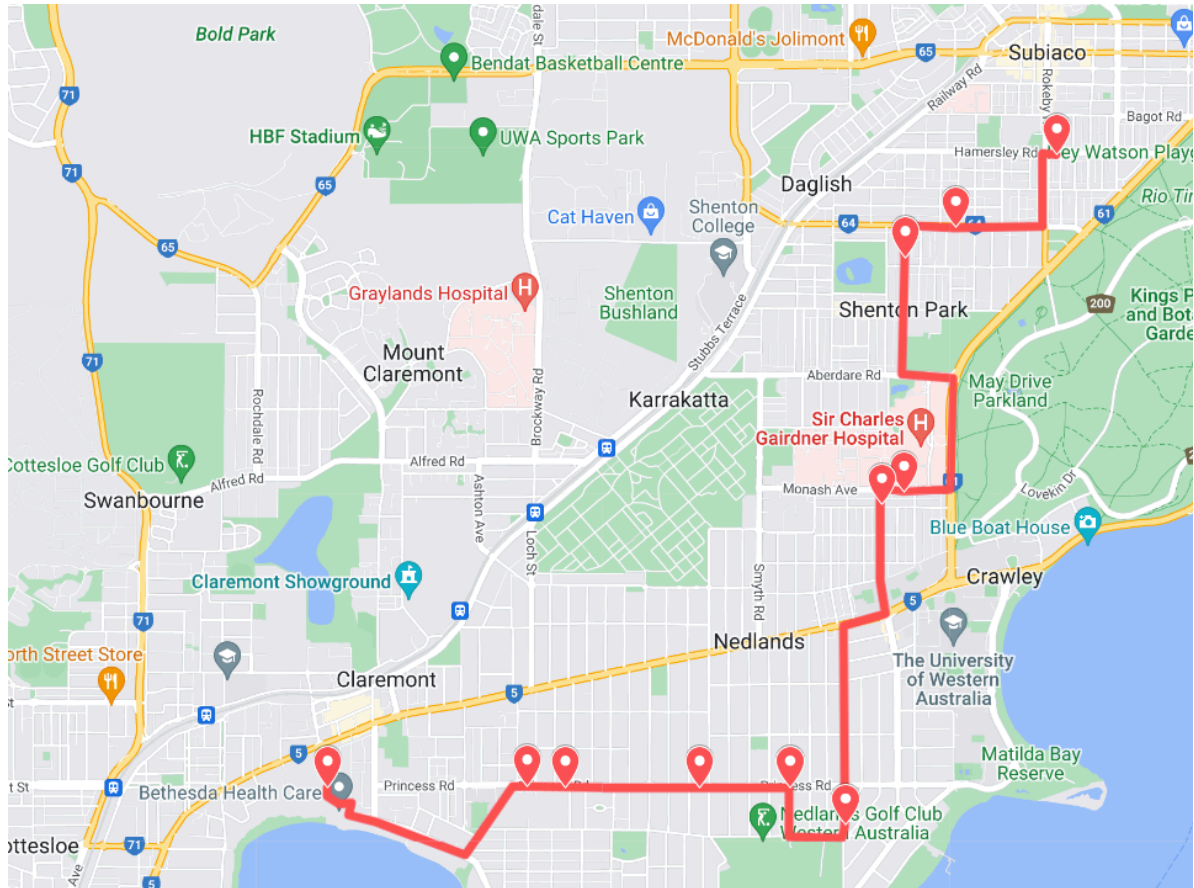

Last updated: 14 February 2023

Subiaco | Shenton Park | Nedlands | Claremont

AM

STOP	TIME	LOCATION
1	7.35am	Hamersley Road after Rupert Street - 17516
2	7.38am	Nicholson Road after Henry Street - 17409
3	7.41am	Derby Road before Keightley Road - 17539
4	7.46am	Monash Avenue after Kanimbla Road - 17385
5	7.47am	Hampden Road before Hardy Road - 17390
6	7.55am	Bruce Street before Melvista Avenue - 17599

7	7.57am	Corner of Princess Road and Thomas Street
8	7.58am	Princess Road after Dalkeith Road - 17610
9	7.59am	Princess Road after Bostock Road - 17614
10	8.00am	Princess Road before Bay Road - 17615
11	8.05am	Christ Church Grammar School - Queenslea Drive

Please note: Times may vary due to traffic conditions on the day

Claremont | Nedlands | Shenton Park | Subiaco

PM

STOP	TIME	LOCATION
1	3.30pm	Christ Church Grammar School - Queenslea Drive
2		Princess Road Before Waronga Road - 17622
3		Princess Road after Louise Street - 17625
4		Corner of Princess Road and Thomas Street

5		Bruce Street before Melvista Avenue - 17599
6		Kingsway between Elizabeth Street and Edward Street
7		Monash Avenue after Kanimbla Road - 17389
8		Derby Road before Keightley Road - 17544
9		Rokeby Road after Hamersley Road - 10103