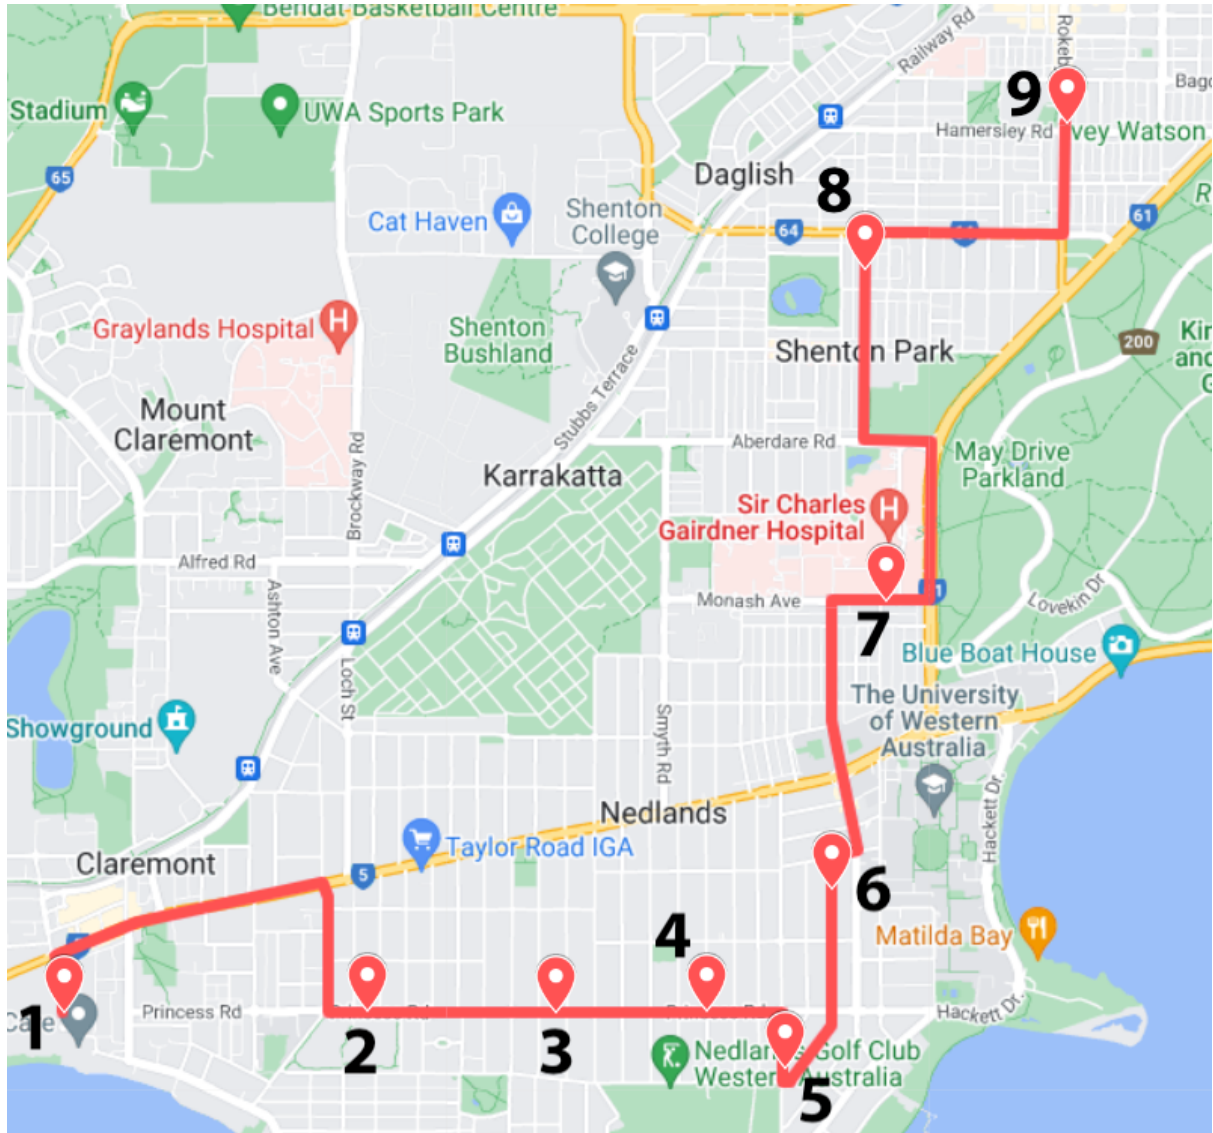

Last updated: 14 February 2023

Subiaco | Shenton Park | Nedlands | Claremont

AM

STOP	TIME	LOCATION
1	7.35am	Hamersley Road after Rupert Street - 17516
2	7.38am	Nicholson Road after Henry Street - 17409
3	7.41am	Derby Road before Keightley Road - 17539
4	7.46am	Monash Avenue after Kanimbla Road - 17385
5	7.47am	Hampden Road before Hardy Road - 17390
6	7.55am	Bruce Street before Melvista Avenue - 17599

7	7.57am	Corner of Princess Road and Thomas Street
8	7.58am	Princess Road after Dalkeith Road - 17610
9	7.59am	Princess Road after Bostock Road - 17614
10	8.00am	Princess Road before Bay Road - 17615
11	8.05am	Christ Church Grammar School - Queenslea Drive

Please note: Times may vary due to traffic conditions on the day

Claremont | Nedlands | Shenton Park | Subiaco

PM

STOP	TIME	LOCATION
1	3.30pm	Christ Church Grammar School - Queenslea Drive
2		Princess Road Before Waronga Road - 17622
3		Princess Road after Louise Street - 17625
4		Corner of Princess Road and Thomas Street

5		Bruce Street before Melvista Avenue - 17599
6		Kingsway between Elizabeth Street and Edward Street
7		Monash Avenue after Kanimbla Road - 17389
8		Derby Road before Keightley Road - 17544
9		Rokeby Road after Hamersley Road - 10103