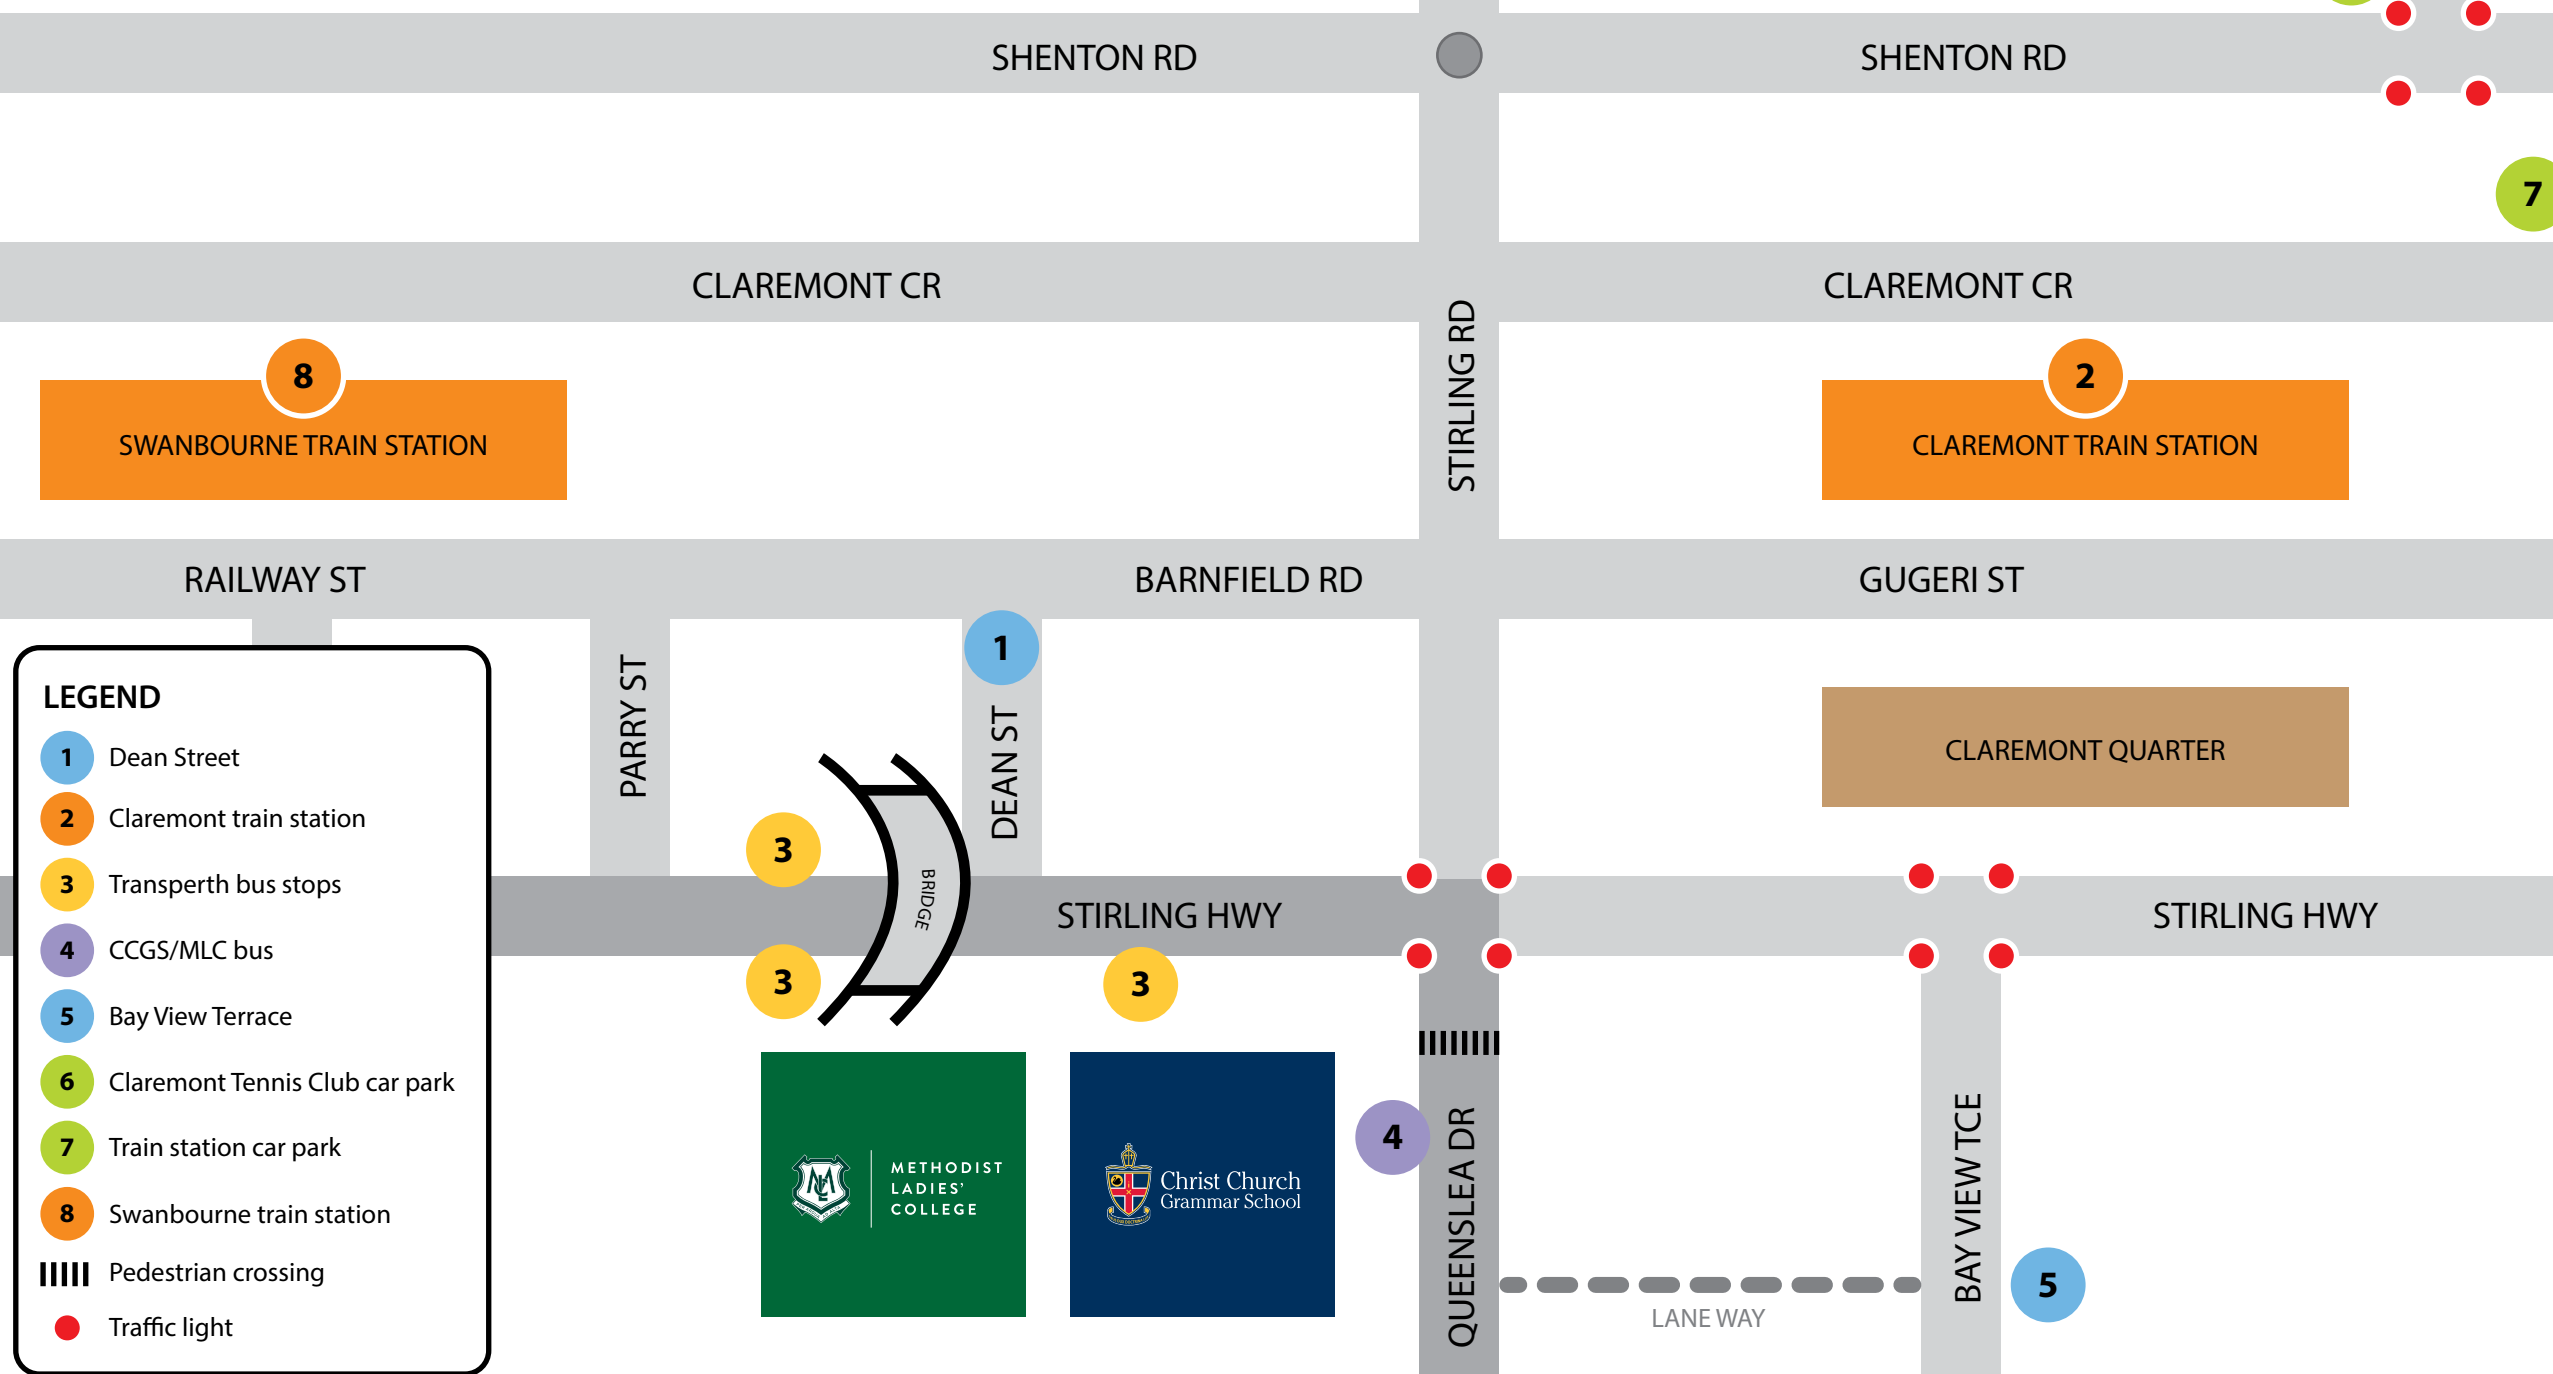

Public transport and pick up/drop off locations close to campus

LEGEND

- 1 Dean Street
- 2 Claremont train station
- 3 Transperth bus stops
- 4 CCGS/MLC bus
- 5 Bay View Terrace
- 6 Claremont Tennis Club car park
- 7 Train station car park
- 8 Swanbourne train station
- ||||| Pedestrian crossing
- Traffic light