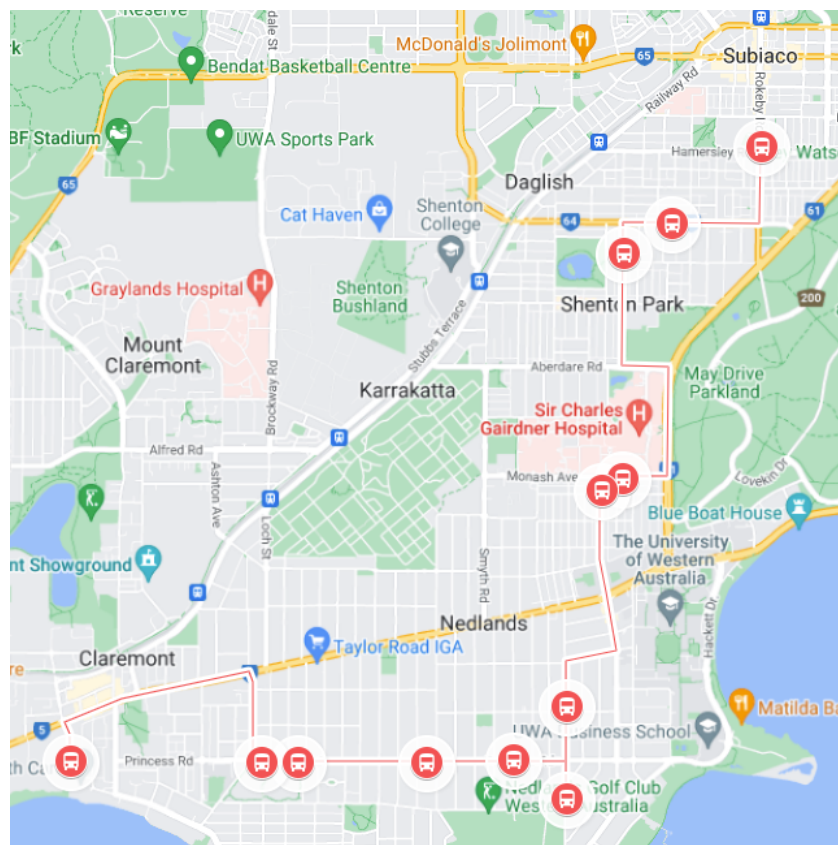

Last updated: 2 May 2023

Subiaco | Shenton Park | Nedlands | Claremont

AM

STOP	TIME	LOCATION
1	7.35am	Rokeby Road before Hamersley Road - 17523
2	7.38am	Nicholson Road after Henry Street - 17409
3	7.41am	Derby Road before Keightley Road - 17539
4	7.46am	Monash Avenue after Kanimbla Road - 17385
5	7.47am	Hampden Road before Hardy Road - 17390
6	7.52am	Bruce St Before Elizabeth St - 17597

7	7.55am	Bruce Street before Melvista Avenue - 17599
8	7.57am	Corner of Princess Road and Thomas Street
9	7.58am	Princess Road after Dalkeith Road - 17610
10	7.59am	Princess Road after Bostock Road - 17614
11	8.00am	Princess Road before Bay Road - 17615
12	8.05am	Christ Church Grammar School - Queenslea Drive

Please note: Times may vary due to traffic conditions on the day

Claremont | Nedlands | Shenton Park | Subiaco

PM

STOP	TIME	LOCATION
1	3.30pm	Christ Church Grammar School - Queenslea Drive
2	3.35pm	Princess Road Before Waroonga Road - 17622
3		Princess Road after Doonan Road - 17624

4		Princess Road after Louise Street - 17625
5		Princess Road after Florence Street
6	3.37pm	Corner of Princess Road and Thomas Street
7	3.40pm	Bruce Street before Melvista Avenue - 17599
8	3.45pm	Kingsway between Elizabeth Street and Princess Road opposite Nedlands Primary School
9		Hampden Road before Monash Avenue - 17395
10	3.50pm	Monash Avenue after Kanimbla Road - 17389
11	3.55pm	Derby Road before Keightley Road - 17544
12		Nicolson Road before Hensman Road - 17412
13	4.00pm	Rokeby Road before Bagot Road - 17528