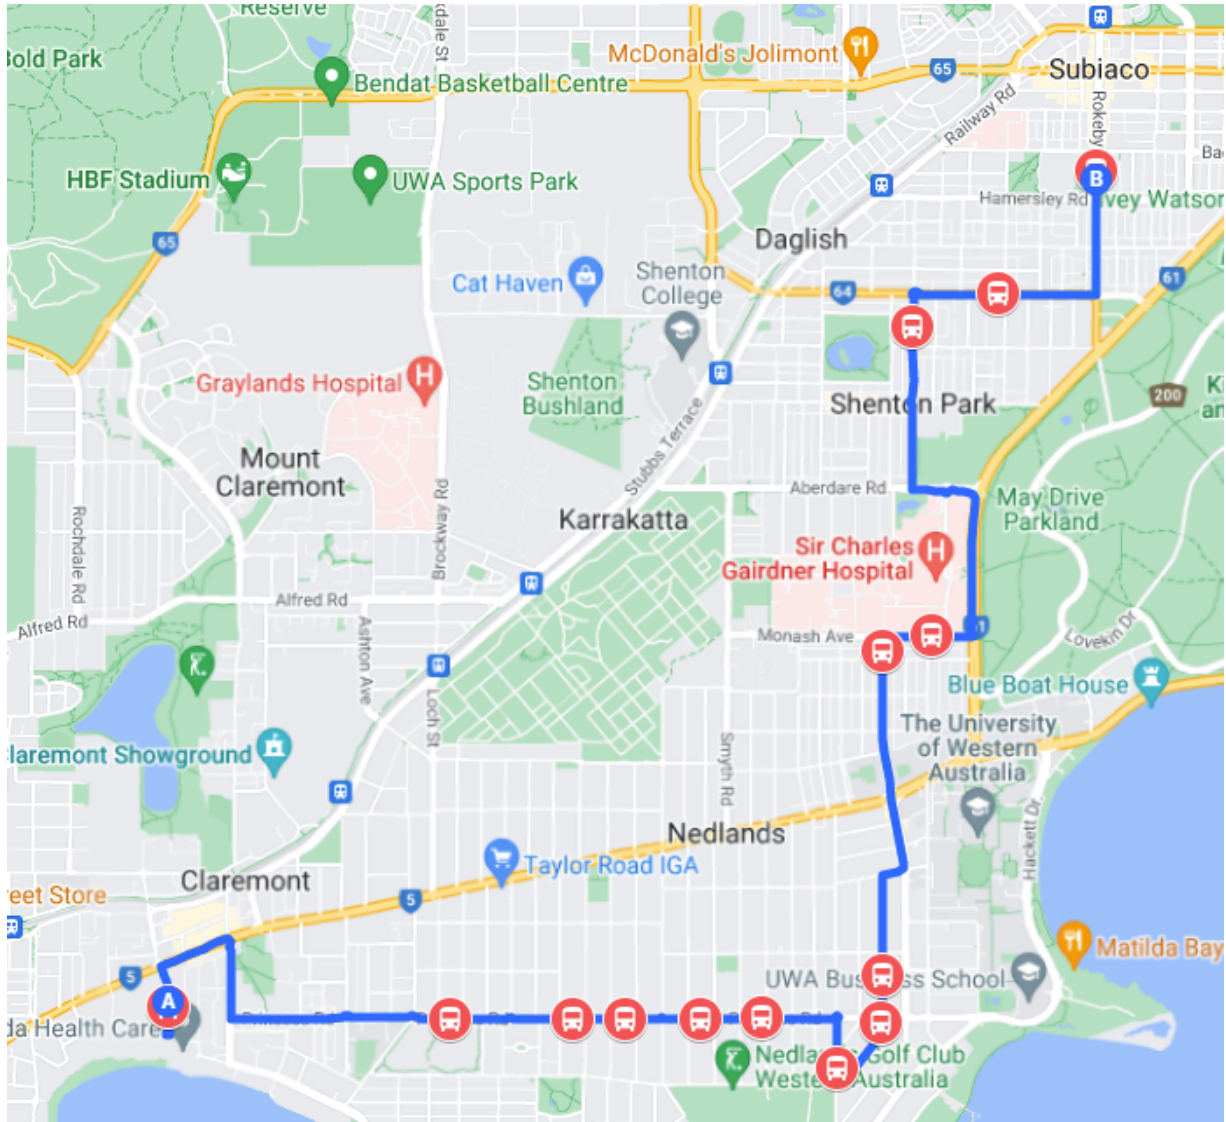

Last updated: 2 May 2023

Subiaco | Shenton Park | Nedlands | Claremont

AM

STOP	TIME	LOCATION
1	7.35am	Rokeby Road before Hamersley Road - 17523
2	7.38am	Nicholson Road after Henry Street - 17409
3	7.41am	Derby Road before Keightley Road - 17539
4	7.46am	Monash Avenue after Kanimbla Road - 17385
5	7.47am	Hampden Road before Hardy Road - 17390
6	7.52am	Bruce St Before Elizabeth St - 17597

7	7.55am	Bruce Street before Melvista Avenue - 17599
8	7.57am	Corner of Princess Road and Thomas Street
9	7.58am	Princess Road after Dalkeith Road - 17610
10	7.59am	Princess Road after Bostock Road - 17614
11	8.00am	Princess Road before Bay Road - 17615
12	8.05am	Christ Church Grammar School - Queenslea Drive

Please note: Times may vary due to traffic conditions on the day

Claremont | Nedlands | Shenton Park | Subiaco

PM

STOP	TIME	LOCATION
1	3.30pm	Christ Church Grammar School - Queenslea Drive
2	3.35pm	Princess Road Before Waroonga Road - 17622
3		Princess Road after Doonan Road - 17624

4		Princess Road after Louise Street - 17625
5		Princess Road after Florence Street
6	3.37pm	Corner of Princess Road and Thomas Street
7	3.40pm	Bruce Street before Melvista Avenue - 17599
8	3.45pm	Kingsway between Elizabeth Street and Princess Road opposite Nedlands Primary School
9		Hampden Road before Monash Avenue - 17395
10	3.50pm	Monash Avenue after Kanimbla Road - 17389
11	3.55pm	Derby Road before Keightley Road - 17544
12		Nicolson Road before Hensman Road - 17412
13	4.00pm	Rokeby Road before Bagot Road - 17528