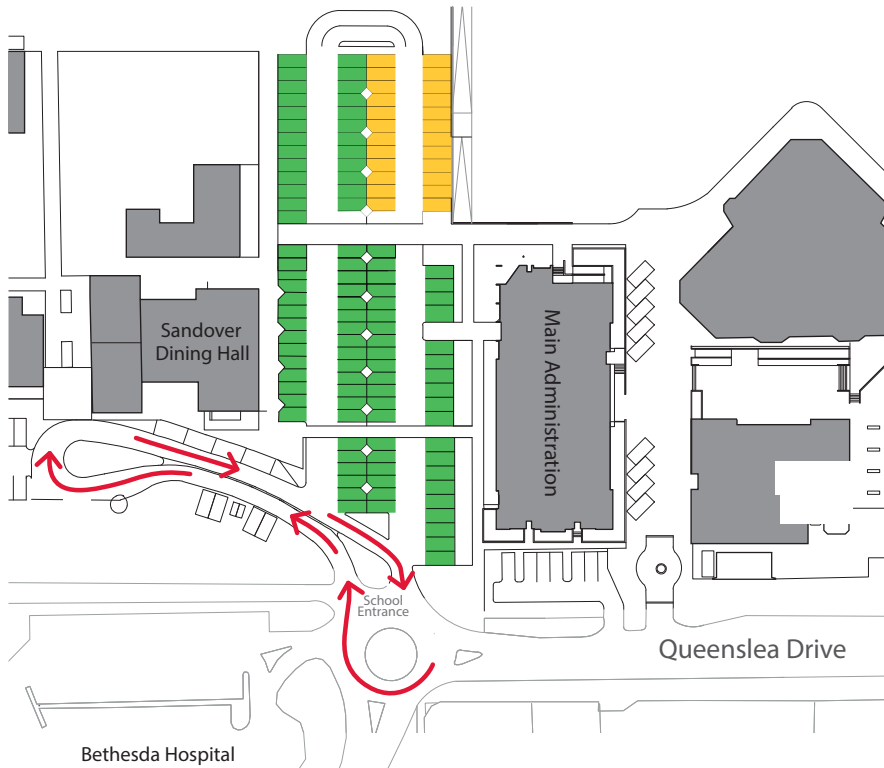

- Karrinyup
- Subiaco
- Floreat
- Southern Suburbs

- Claremont train station is a 6 minute walk from the School.
- Transperth buses run along Stirling Highway often and in both directions.
- Students can walk a little way from the campus to meet parents — Claremont Quarter, Bay View Terrace, Dean Street, Swanbourne and Claremont Train station.
- Students can ride bikes and scooters which can be chained/locked on campus during the day.
- Students can walk home if they live close to the campus.

Student safety

Christ Church
Grammar School

IMPORTANT

1. Only Pre-Kindergarten and Kindergarten parents are permitted to enter the Staff Car Park between **2.15pm and 3.15pm**.
2. Pre-Primary to Year 2 boys are escorted by their teachers to the drop off/pick up loop every afternoon for collection by parents.
3. The drop off/pick up loop is for parents of students in the **Preparatory School years only**.
4. Senior School students are encouraged to walk a little way, to catch a bus or train, agree with parents an off campus pick up location, scooter, ride or walk home.