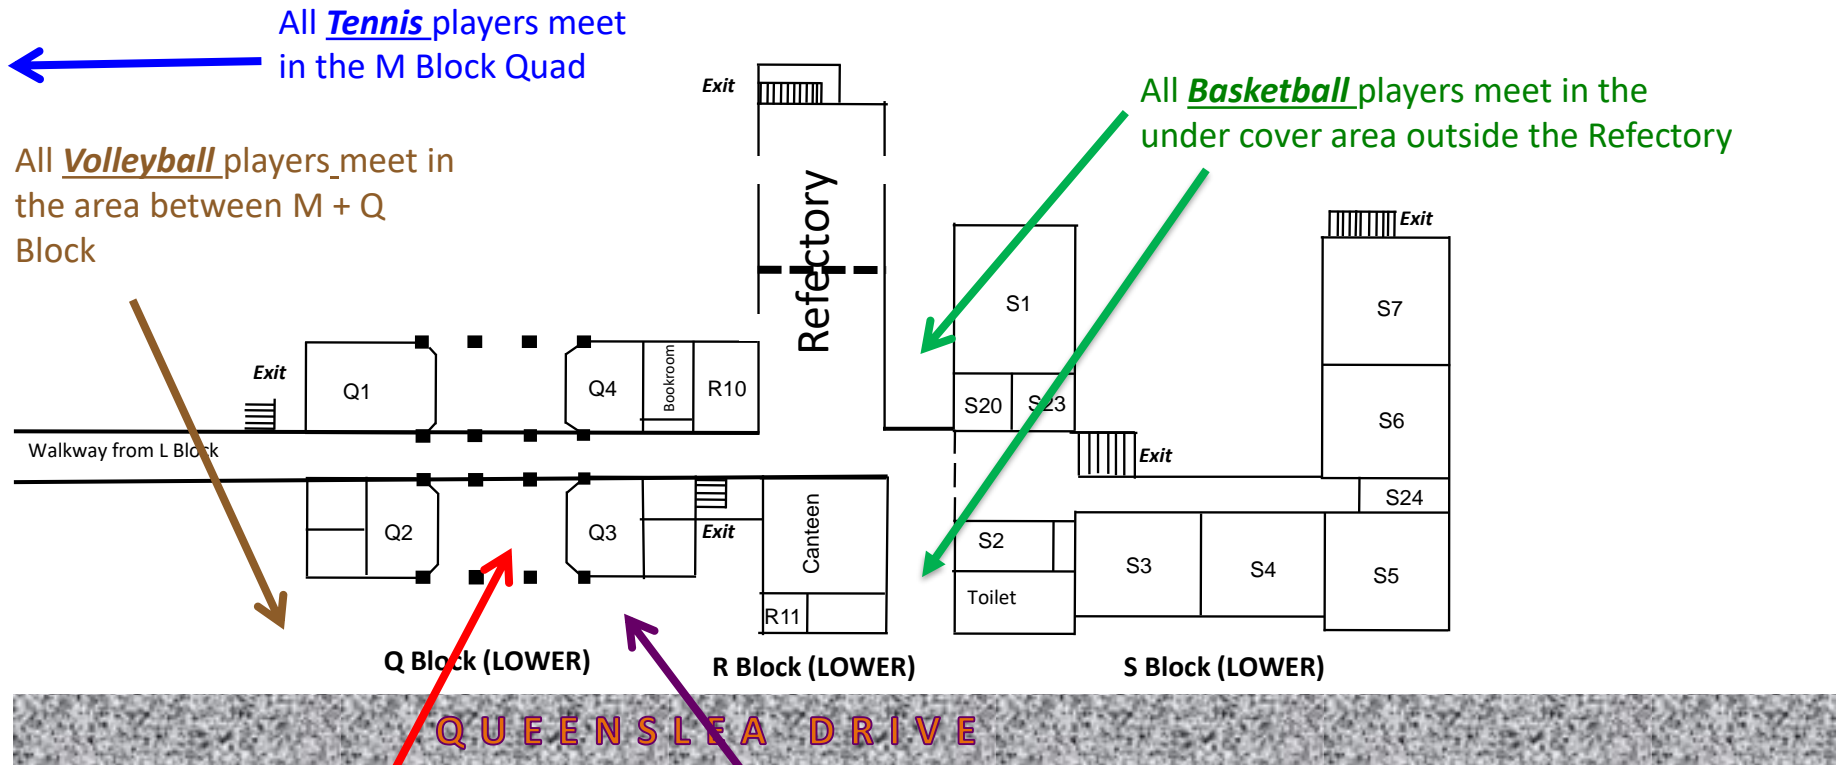

# SUMMER SPORT MEETING AREAS

All teams to meet in the following locations + only come to buses when called by staff:

All Tennis players meet in the M Block Quad

All Volleyball players meet in the area between M + Q Block

All Basketball players meet in the under cover area outside the Refectory

All Cricket players meet in the Q Block Quad outside Councillors office (east side)

All Water Polo players meet in the area between Queenslea Drive & the Canteen

# MEETING AREA for SAILORS

**All Sailors to meet in the ground floor foyer of D & T building  
Students only move to bus bay under direction of sailing staff**