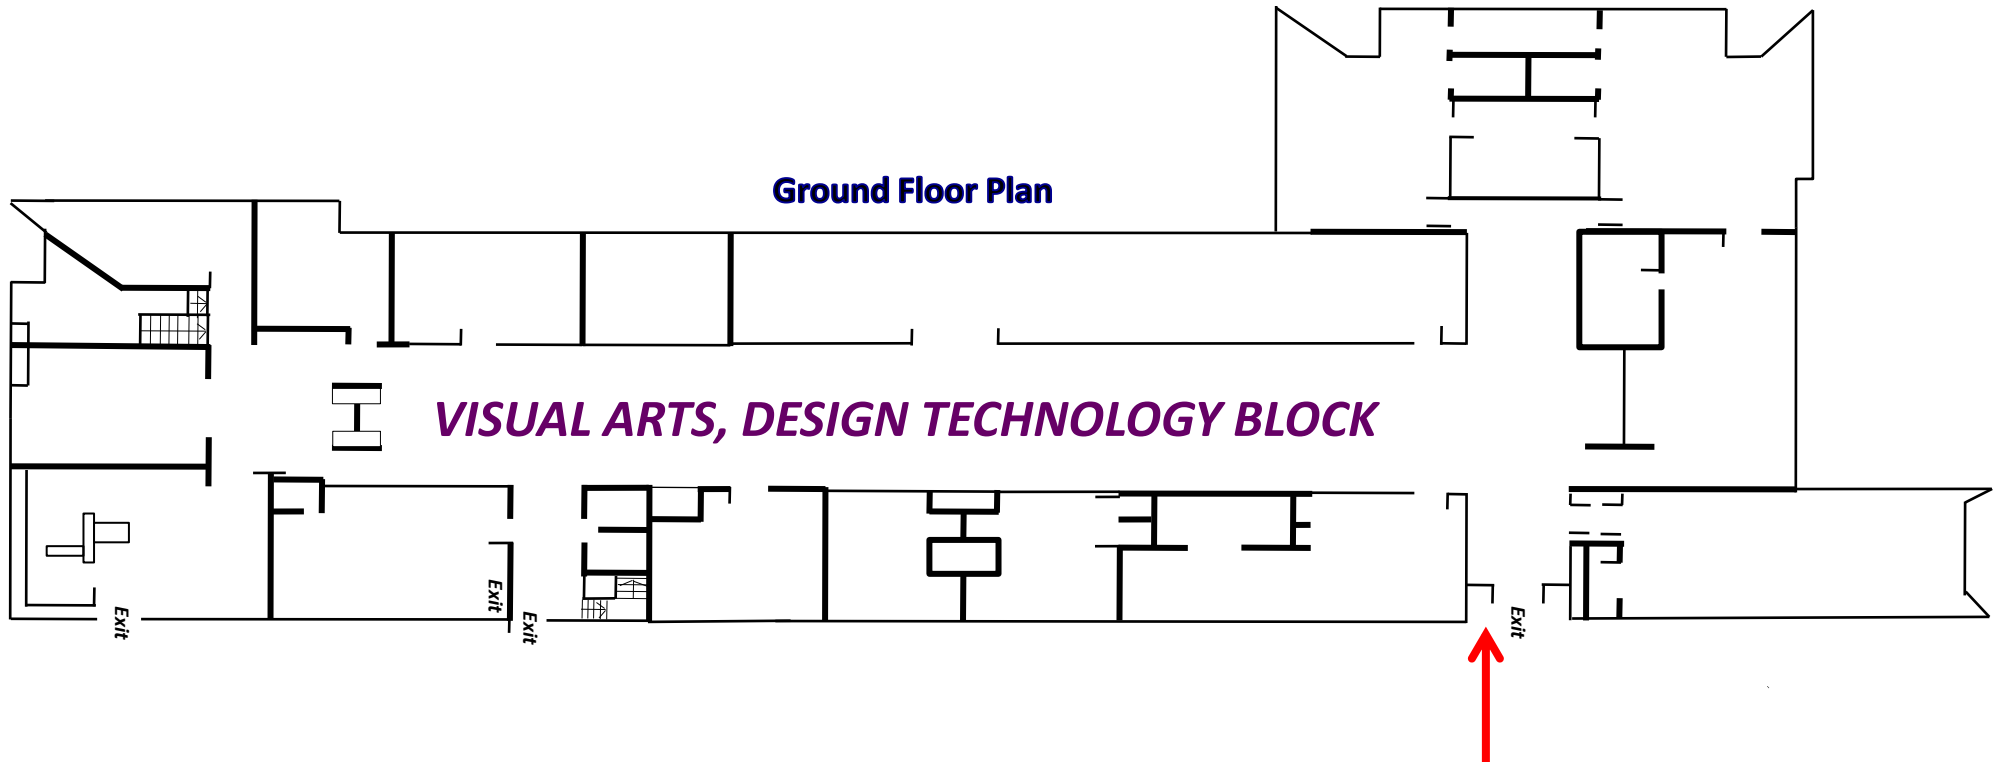

# SUMMER SPORT MEETING AREAS

All teams to meet in the following locations + only come to buses when called by staff:

All Tennis players meet in the M Block Quad

All Volleyball players meet in the area between M + Q Block

All Basketball players meet in the under cover area outside the Refectory

All Cricket players meet in the Q Block Quad outside Councillors office (east side)

All Water Polo players meet in the area between Queenslea Drive & the Canteen

# MEETING AREA for SAILORS

**All Sailors to meet in the ground floor foyer of D & T building  
Students only move to bus bay under direction of sailing staff**